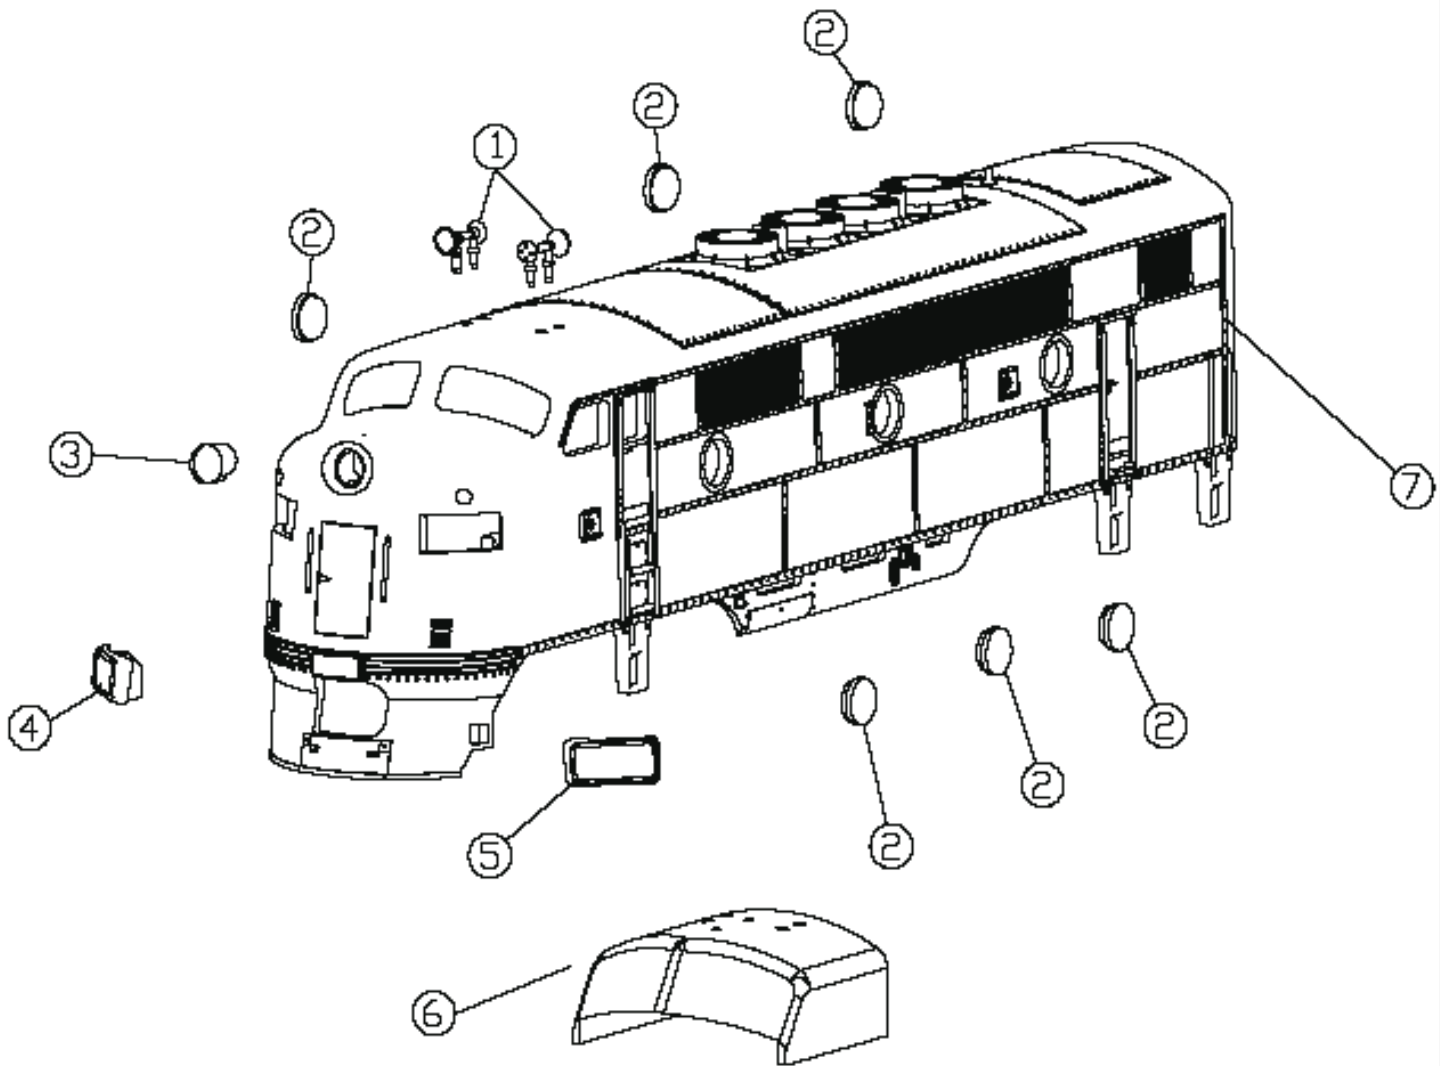

HO F-3 Body Parts

HO F-3

Chassis Parts

NO.	Part Name	MTH Part#
1	PS-3 BOARD	AE-2603CS0002
2	NMRA BOARD	AE-2603000009
3	MOTOR SET , PS-3	BE-003003001
4	FLY WHEEL - BLACK	BE-2603001002
	FLY WHEEL - BLACK W/ WHITE	
5	MOTOR ABSORBER L	BI-0023005001
6	MOTOR ABSORBER R	BI-0013005001
7	TACH BOARD , PS-3	BE-2603001001
8	MOTOR SET , DCC	BE-003003002
9	SPEAKER , PS-3	BF-0003002000
10	MAIN PCB BRACKET , PS-3	IH-0003001002
11	MAIN PCB BRACKET , DCC	IH-0003001001
12	INTERIOR SET	FI-2633001000
13	CHASSIS SF	DH-2603008000
	CHASSIS CHRISTMAS	DH-2603009000
	CHASSIS HD	DH-2603010000
	CHASSIS PITT	DH-2603011000
	CHASSIS M&M'S	DH-2603012000
	CHASSIS PRR	DH-2603013000
14	KADEE COUPLER SPACER	DD-2653001000
15	COUPLER BASE	DD-2653002000
16	COUPLER SET	DD-2653003000
17	VOLUME POT W/O WIRE, PS-3	AD-2603001000
18	SPEAKER GRILL , PS-3	BF-0003004000
19	FUEL TANK SF	FC-2603005035
	FUEL TANK CHRISTMAS	FC-2603005036
	FUEL TANK HD	FC-2603005037
	FUEL TANK PI	FC-2603005038
	FUEL TANK M&M'S	FC-2603005039
	FUEL TANK PRR	FC-2603005040
20	UNIVERSAL SHAFT	EH-2603001000
21	GEAR BOX COVER	BI-0003005001
22	WORM SET	EH-0003001001
23	TRUCK DETAIL-BLACK	DB-2653005001
	TRUCK DETAIL-SILVER	DB-2653005002
24	BRAKE CYLINDERL-BLACK	DB-2653005003
	BRAKE CYLINDERL-SILVER	DB-2653005004
25	PICK UP PLATE	BD-0003001001
26	TRUCK DETAIL-BLACK	DB-2653005005
	TRUCK DETAIL-SILVER	DB-2653005006
27	SCREW (SM2.0×6.0mm)(F)	IA-0000090
28	GEAR BOX(A)-BLACK	EG-2613005001
	GEAR BOX(A)-SILVER	EG-2613005002
29	SPUR GEAR(B)	EG-2603001000
30	GEAR BOX(B)-BLACK	EG-2623005002
	GEAR BOX(B)-SILVER	EG-2623005003

NO.	Part Name	MTH Part#
31	WHEEL SET	DC-2603002001
32a	WIRE HARNESS , PS-3	BC-2603001000
32b	WIRE HARNESS , DCC	BC-2603002000
32c	WIRE HARNESS , PS-3 SPEAKER	BC-2603003000
32d	WIRE HARNESS MOTOR	BC-2603005000
32e	WIRE HARNESS TRUCK	BC-2603008000
33	SCREW (SM2.0×5.0mm)(F)	IA-0003001000
34	SPEAKER PRASS PLATE , PS-3	IH-2643001000
35a	GEAR BOX SET-BLACK	DA-2653001000
	GEAR BOX SET-SILVER	DA-2653002000
35b	GEAR BOX SET-BLACK , NON	DA-2653001000
	GEAR BOX SET-SILVER , NON	DA-2653002000
36	MOTOR MAN	FI-2633001000
	ENGINE MAN	FI-2633002000
37	FUEL TANK SF , NON	FC-2603005041
	FUEL TANK Christmas , NON	FC-2603005042
	FUEL TANK HD , NON	FC-2603005043
	FUEL TANK PI , NON	FC-2603005044
	FUEL TANK M&M'S , NON	FC-2603005045
	FUEL TANK PRR , NON	FC-2603005046
38	SCREW (SD2.0×6.0mm)(R)	IA-0000092
39	GEAR BOX UNDER COVER	
	BLACK	DB-2653005007
	SILVER	DB-2653005008

*Require Exchange

**Sold to MTH Service Centres Only

All Parts are priced as each and subject to change without notice