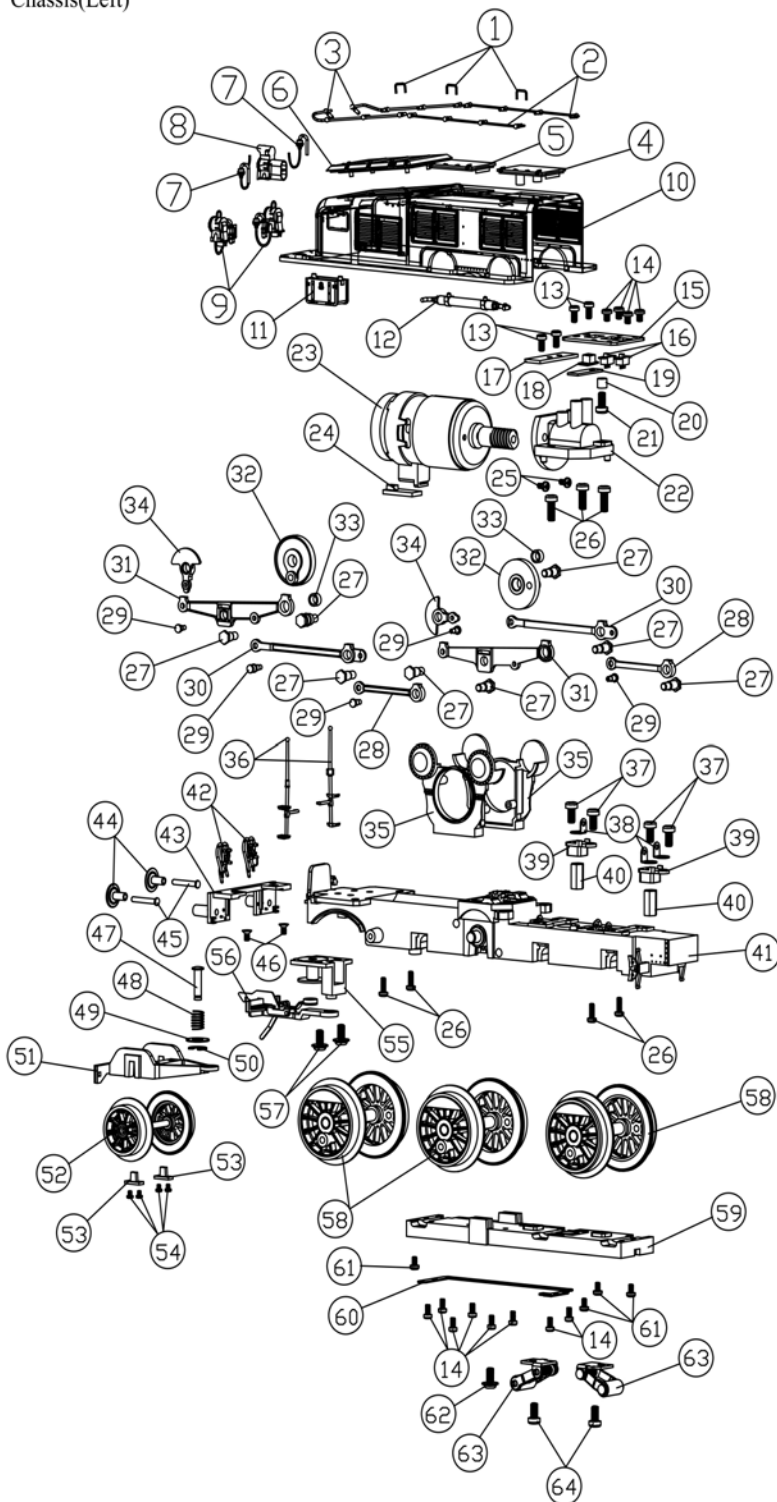

Crocodile Electric Engine
Chassis(Left)