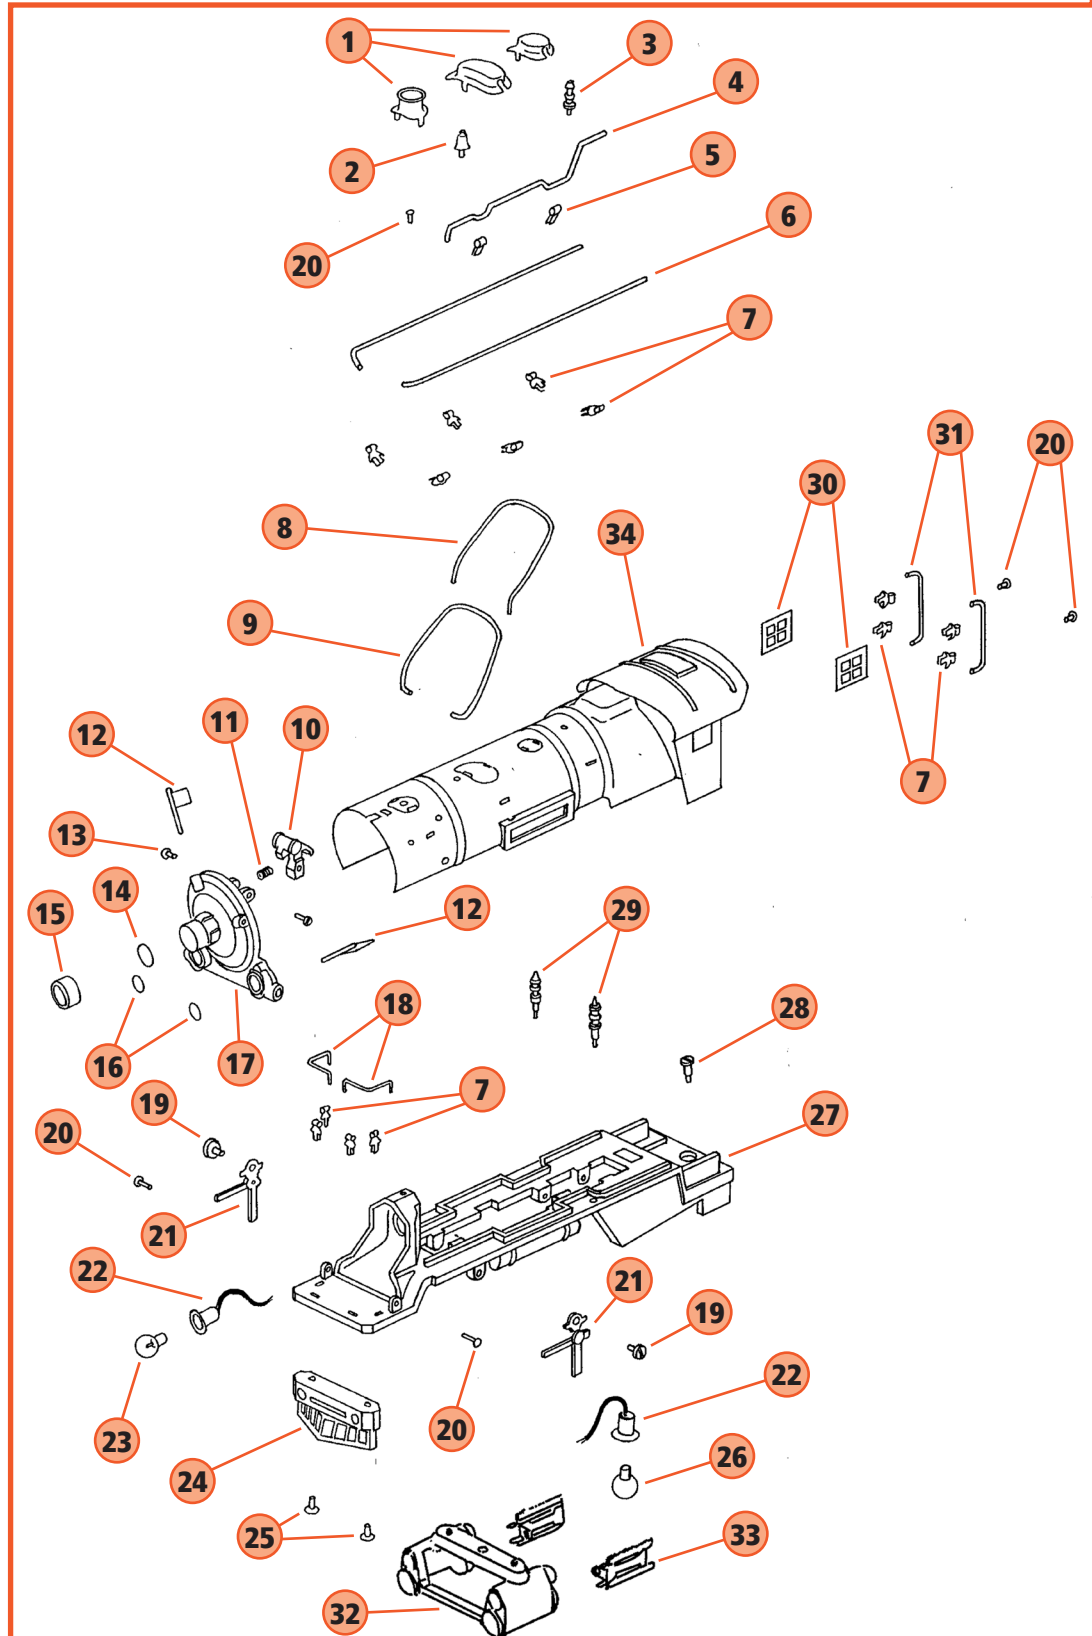

NO. 260 STEAM LOCOMOTIVE (BOILER VIEW)

- 1. **TP-OE00025**
DOME SET BRASS
- TP-OE00026**
DOME SET NICKEL
- 2. **TP-OE00016**
BELL
- TP-OE00017**
BELL NICKEL
- 3. **TP-MS00069**
WHISTLE SMALL BRASS
- TP-MS00070**
WHISTLE SMALL NICKEL
- 4. **TP-OE00089**
STEAM PIPE COPPER
- TP-OE00090**
STEAM PIPE NICKEL
- 5. **TP-MS00066**
STANCHION STEAMPIPE BRASS
- TP-MS00067**
STANCHION STEAMPIPE NICKEL
- 6. **TP-SL00146**
BOILER RAILING
- TP-SL00147**
BOILER RAILING NICKEL
- 7. **TP-MS00071**
HANDRAIL STANCHIONS BRASS
- TP-MS00039**
HANDRAIL STANCHIONS NICKEL
- 8. **TP-OE00093**
STEAM DOME PIPE COPPER
- TP-OE00094**
SAND DOME PIPE
- 9. **TP-OE00095**
SAND DOME PIPE COPPER
- TP-OE00096**
SAND DOME PIPE NICKEL
- 10. **TP-SL00072**
LATCH
- 11. **TP-SL00031**
BOILER FRONT SPRING
- 12. **TP-SL00061**
FLAG
- 13. **TP-MS00057**
SCREW 4/40 X 1/2
- 14. **TP-OE00035**
HEADLIGHT LENS
- 15. **TP-OE00036**
HEADLIGHT RIM BRASS
- TP-OE00037**
HEADLIGHT RIM NICKEL
- 16. **TP-SL00035**
BOILER FRONT LENS (RED)
- 17. **TP-OE00018**
BOILER FRONT
- 18. **TP-OE00091**
DECK RAILING BRASS
- TP-OE00092**
DECK RAILING NICKEL
- 19. **TP-SL00113**
VALVE GEAR
- 20. **TP-MS00056**
SCREW 4/40 X 1/4
- 21. **TP-OE00054**
VALVE GEAR
- 22. **TP-MS00045**
LAMP SOCKET
- 23. **TP-MS00016**
BULB
- 24. **TP-OE00044**
PILOT (STEEL)
- 25. **TP-MS00055**
SCREW 4/40 X 3/16
- 26. **TP-MS00017**
BULB
- 27. **TP-OE00031**
FRAME
- 28. **TP-OE00028**

- DRAWBAR SCREW
- 29. **TP-OE00010**
AIR PUMP (BRASS)
- TP-OE00011**
AIRPUMP NICKEL
- 30. **TP-OE00056**
WINDOW BRASS
- TP-OE00057**
WINDOW NICKEL

- 31. **TP-OE00034**
HANDRAIL BRASS CAB
- TP-OE00033**
HANDRAIL NICKEL CAB
- 32. **TP-OE00051**
STEAM CHEST
- 33. **TP-SL00135**
CROSSHEAD GUIDE
- 34. **UNDEFINED**