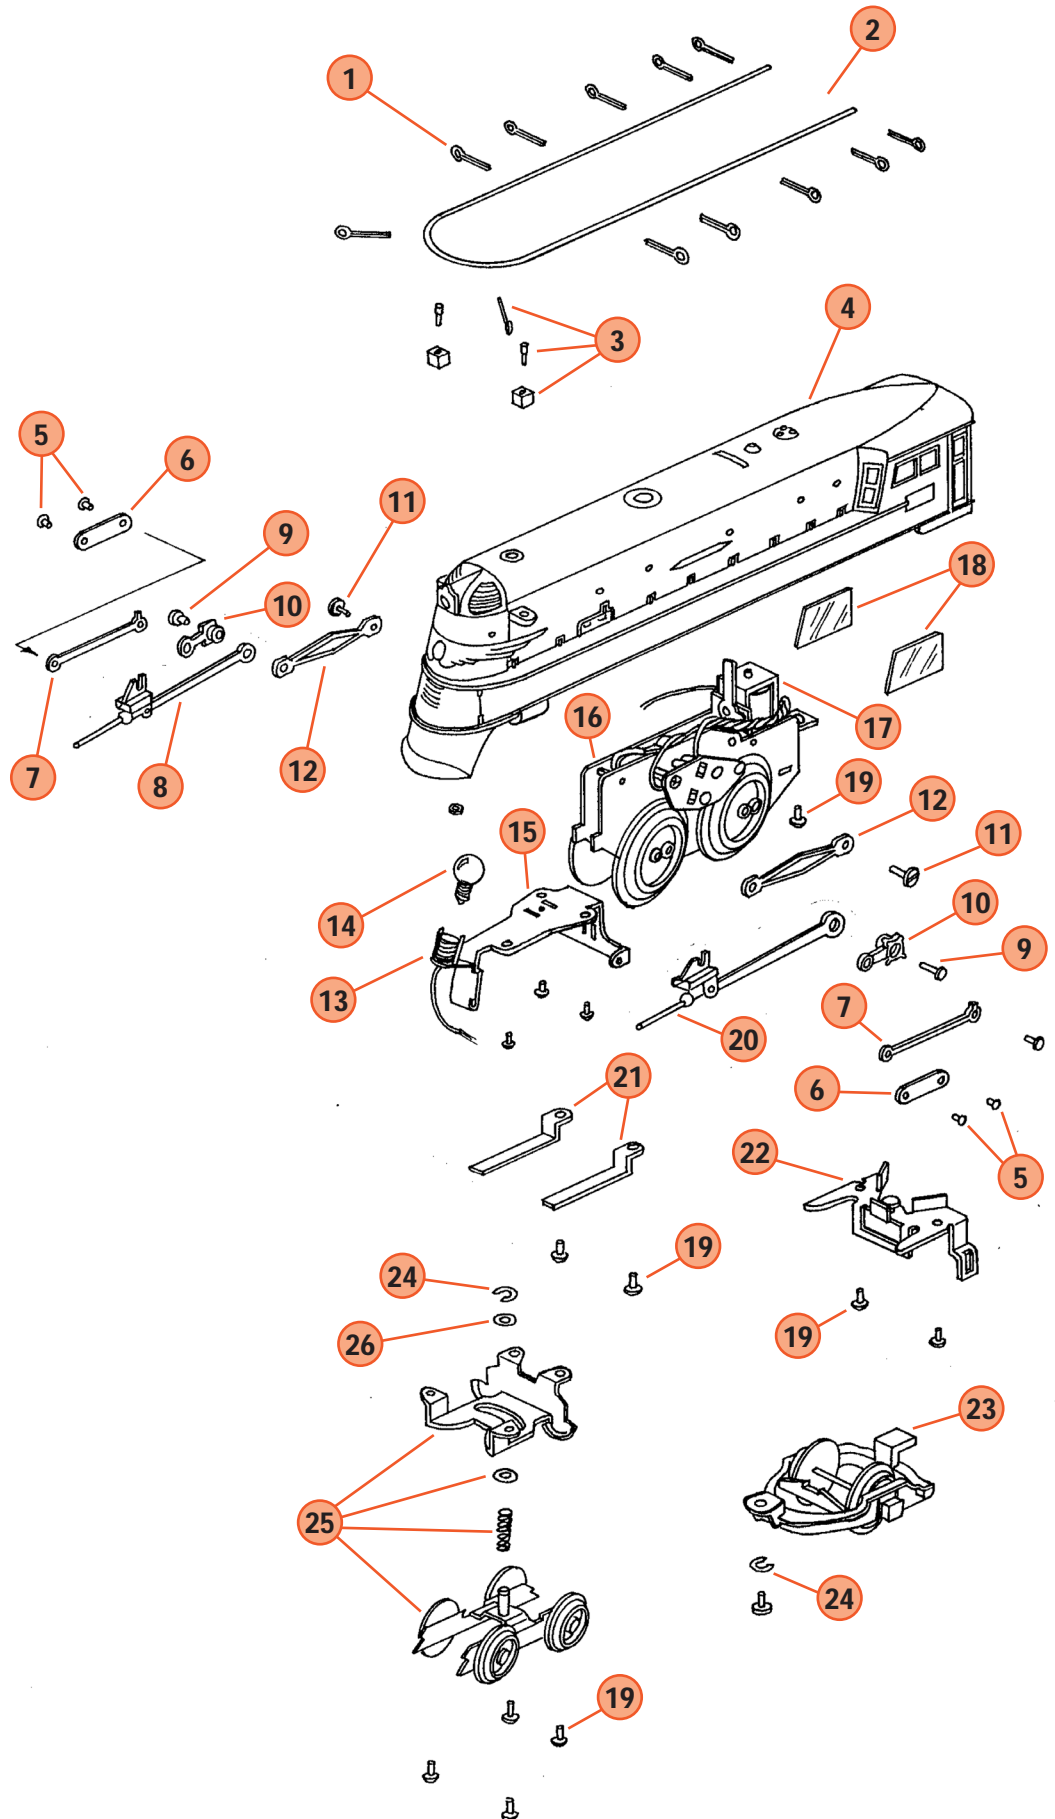

# HIAWATHA LOCOMOTIVE

1. UNDEFINED
2. UNDEFINED
3. TP-OH00021  
JEWEL W/SCREW & NUT 2 PER LOCO
4. TP-OH00010  
BOILER PAINTED
5. UNDEFINED
6. UNDEFINED
7. UNDEFINED
8. TP-OH00036  
SIDE ROD W/CROSSHEAD RT
9. TP-OH00032  
ECENTRIC CRANK SCREW
10. TP-OH00015  
ECENTRIC CRANK NICKEL
11. TP-OH00031  
CRANK PIN SCREW SHOULDERED  
SHORT REAR
12. TP-OH00035  
SIDE ROD
13. UNDEFINED
14. TP-MS00016  
BULB
15. UNDEFINED
16. TP-OH00034  
MOTOR COMPLETE  
W/O REVERSE UNIT
17. TP-MS00030  
E-UNIT ARM UP PREWAR
18. UNDEFINED
19. TP-MS00059  
SCREW 6/32X3/16
20. TP-OH00037  
SIDE ROD W/CROSSHEAD LT
21. UNDEFINED
22. TP-OH00025  
STEP FRAME FOR REAR CAB NICKEL
23. TP-OH00027  
TRUCK TRAILING COMPLETE CAST
24. TP-OT00013  
C-CLIP
25. TP-OH00026  
TRUCK LEADING COMPLETE STEEL
26. TP-OT00028  
WASHER

# HIAWATHA, UNION PACIFIC, RAILCHIEF OBSERVATION CAR 754, 784, 794, 884

1. UNDEFINED
2. UNDEFINED
3. TP-SL00035  
BOILER FRONT LENS (RED)
4. TP-OH00022  
OBS. CASTING REAR CAR  
UNPAINTED
- TP-OH00039  
OBS. CASTING REAR CAR GRAY
5. UNDEFINED
6. UNDEFINED
7. UNDEFINED
8. TP-MS00016  
BULB
9. UNDEFINED
10. TP-OH00013  
BOTTOM CASTING, OBS CAR
11. TP-OH00030  
COUPLER HOOK
12. TP-MS00060  
SCREW 6-32 X 5/16"
13. TP-OH00028  
TRUCK LEAD CAR & OBS. CAR
14. TP-SL00141  
VALVE GEAR SCREW
15. TP-OH00023  
PICKUP SHOE FOR CAR  
& VESTIBULE