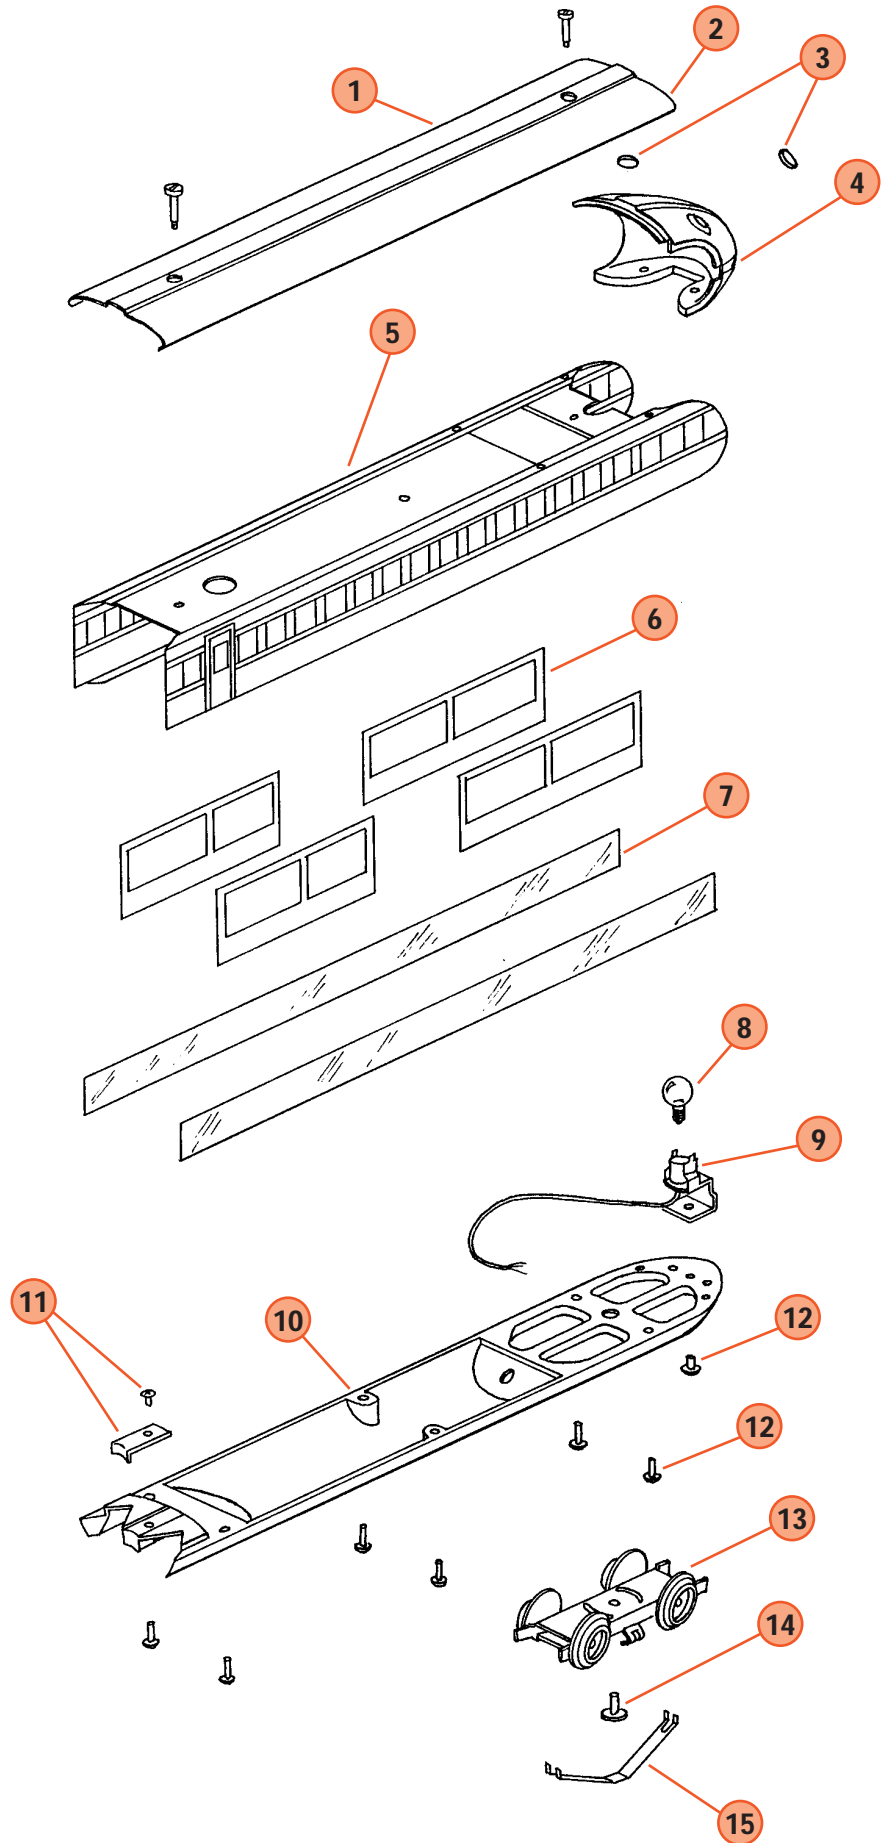

# HIAWATHA LOCOMOTIVE

1. UNDEFINED
2. UNDEFINED
3. TP-OH00021  
JEWEL W/SCREW & NUT 2 PER LOCO
4. TP-OH00010  
BOILER PAINTED
5. UNDEFINED
6. UNDEFINED
7. UNDEFINED
8. TP-OH00036  
SIDE ROD W/CROSSHEAD RT
9. TP-OH00032  
ECENTRIC CRANK SCREW
10. TP-OH00015  
ECENTRIC CRANK NICKEL
11. TP-OH00031  
CRANK PIN SCREW SHOULDERED  
SHORT REAR
12. TP-OH00035  
SIDE ROD
13. UNDEFINED
14. TP-MS00016  
BULB
15. UNDEFINED
16. TP-OH00034  
MOTOR COMPLETE  
W/O REVERSE UNIT
17. TP-MS00030  
E-UNIT ARM UP PREWAR
18. UNDEFINED
19. TP-MS00059  
SCREW 6/32X3/16
20. TP-OH00037  
SIDE ROD W/CROSSHEAD LT
21. UNDEFINED
22. TP-OH00025  
STEP FRAME FOR REAR CAB NICKEL
23. TP-OH00027  
TRUCK TRAILING COMPLETE CAST
24. TP-OT00013  
C-CLIP
25. TP-OH00026  
TRUCK LEADING COMPLETE STEEL
26. TP-OT00028  
WASHER

# HIAWATHA, UNION PACIFIC, RAILCHIEF OBSERVATION CAR 754, 784, 794, 884

1. UNDEFINED
2. UNDEFINED
3. TP-SL00035  
BOILER FRONT LENS (RED)
4. TP-OH00022  
OBS. CASTING REAR CAR  
UNPAINTED
- TP-OH00039  
OBS. CASTING REAR CAR GRAY
5. UNDEFINED
6. UNDEFINED
7. UNDEFINED
8. TP-MS00016  
BULB
9. UNDEFINED
10. TP-OH00013  
BOTTOM CASTING, OBS CAR
11. TP-OH00030  
COUPLER HOOK
12. TP-MS00060  
SCREW 6-32 X 5/16"
13. TP-OH00028  
TRUCK LEAD CAR & OBS. CAR
14. TP-SL00141  
VALVE GEAR SCREW
15. TP-OH00023  
PICKUP SHOE FOR CAR  
& VESTIBULE