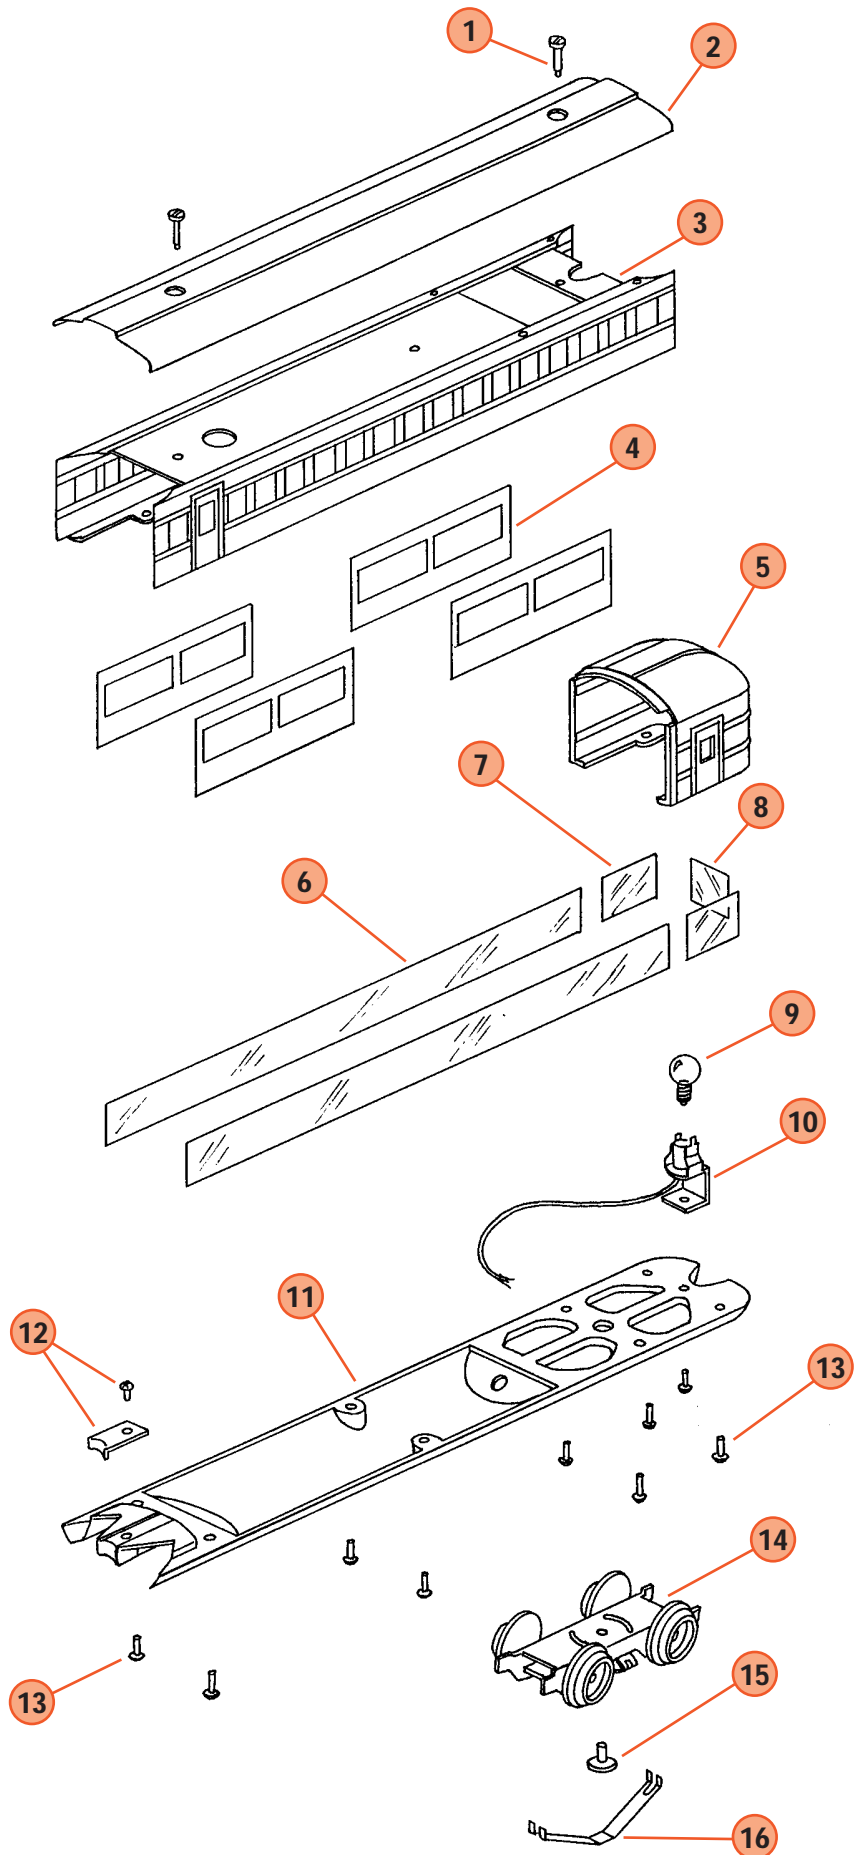

HIAWATHA, UNION PACIFIC, RAILCHIEF HEAD CAR 782, 792, 882

1. UNDEFINED
2. UNDEFINED
3. UNDEFINED
4. UNDEFINED
5. TP-OH00020
  FRONT CASTING HEAD CAR
  UNPAINTED
6. UNDEFINED
7. UNDEFINED
8. UNDEFINED
9. TP-MS00016
  BULB
10. UNDEFINED
11. TP-OH00011
  BOTTOM CASTING FRONT CAR
12. TP-OH00030
  COUPLER HOOK
13. TP-MS00060
  SCREW 6-32 X 5/16"
14. TP-OH00028
  TRUCK LEAD CAR & OBS. CAR
15. TP-SL00141
  VALVE GEAR SCREW
16. TP-OH00023
  PICKUP SHOE FOR CAR
  & VESTIBULE