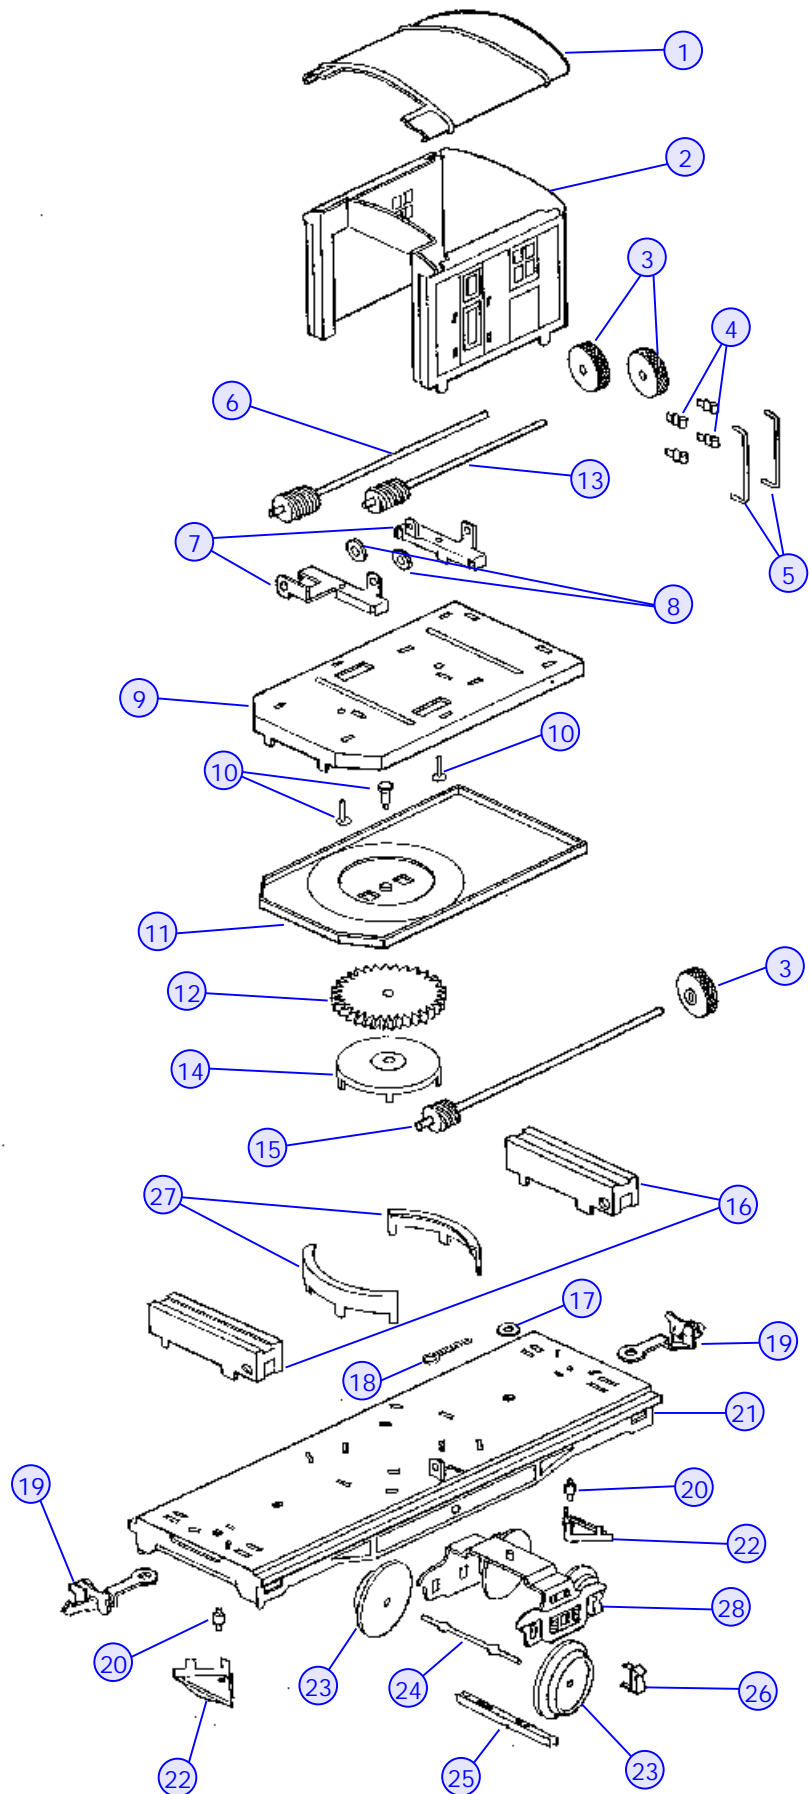

No. 219 Crane Car

1. TP-MS00010
Brakewheel (Brass) w/ Caps
2. Undefined
3. TP-SF00037
Handwheel Knob (Brass)
- TP-SF00038
Handwheel Knob (Nickel)
4. TP-MS00039
Handrail Stanchions (Nickel)
- TP-MS00071
Handrail Stanchions (Brass)
5. TP-SF00035 Handrail (Brass)
- TP-SF00036 Handrail (Nickel)
6. TP-SF00057 Handrail (Copper)
7. Undefined
8. Undefined
9. Undefined
10. Undefined
11. Undefined
12. Undefined
13. TP-SF00056
Shaft & Worm for operating hook
14. Undefined
15. TP-SF00055
Shaft & Worm
16. Undefined
17. TP-OT00028
Washer
18. TP-MS00026
Coupler Pin
19. TP-MS00020
Coupler Long Shank w/Spring
20. TP-MS00026
Coupler Pin
21. Undefined
22. TP-MS00025
Coupler Pocket
23. TP-SP00085
Wheel
24. TP-SF00010
Axle
25. TP-SF00066
Truck Crossbrace
26. TP-MS00041
Journal (Brass)
- TP-MS00042
Journal (Nickel)
- TP-MS00043
Journal (Copper)
27. Undefined
28. TP-SF00063
Truck w/o Pickup

No. 219 Crane Car-Boom View

1. TP-SF00012
Boom
2. TP-SF00039
Hook Crane (Brass)
TP-SF00040
Hook Crane (Nickel)
3. TP-SF00013
Boom Roller & Pin
4. Undefined
5. Undefined
6. Undefined
7. Undefined
8. Undefined
9. Undefined
10. Undefined
11. Undefined
12. Undefined
13. Undefined
14. Undefined
15. Undefined
16. Undefined