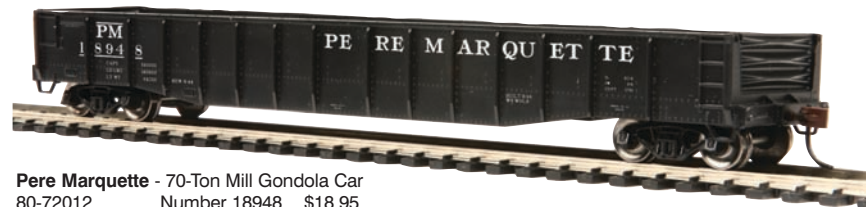

Pere Marquette - 70-Ton Mill Gondola Car
80-72012 Number 18948 $18.95
80-72013 Number 18940 $18.95
80-72014 Number 18942 $18.95

READY **2** RAIL

Ready 2 Rail™ provides the superior quality and detailing you've come to expect from M.T.H. coupled with a competitive price point for the entry-level hobbyist. These cars offer the same construction and body detailing as their more expensive counterparts, but designed for the budget-minded model railroader. It's the perfect way to add to a Ready-To-Run set or to introduce someone new to the hobby.