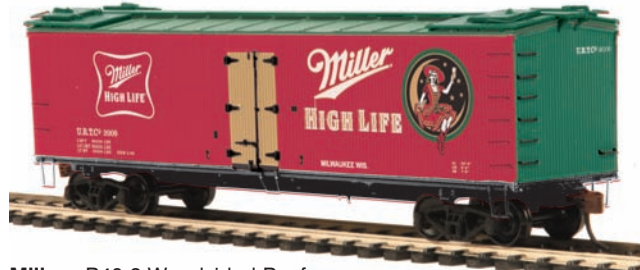

Miller - R40-2 Woodsided Reefer
81-94003 $29.95

© 2010 MillerCoors, LLC. All rights reserved. Produced under license by M.T.H. Electric Trains. This licensed product is intended for adults of legal drinking age.