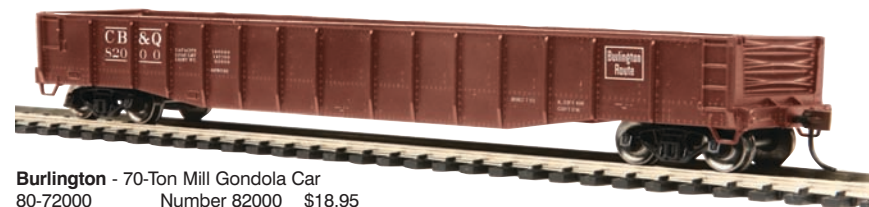

Burlington - 70-Ton Mill Gondola Car
80-72000 Number 82000 $18.95
80-72001 Number 82002 $18.95
80-72002 Number 82034 $18.95