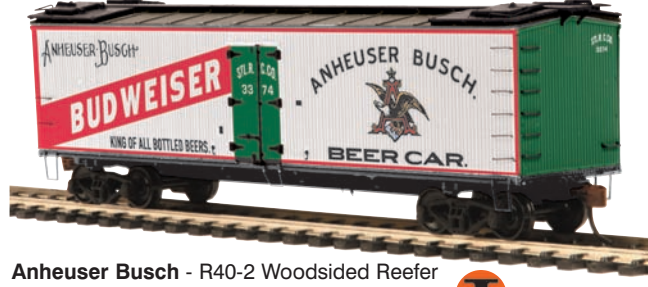

Anheuser Busch - R40-2 Woodsided Reefer
81-94002 $29.95

"© 2010 Anheuser-Busch, Inc. All Rights Reserved."